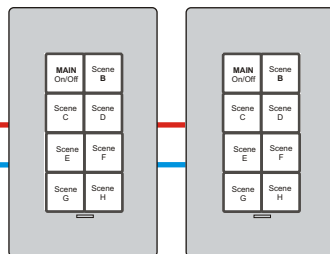

2476D Insteon Dimmers

Electrical Panel

2473SWH Insteon Outlets

**2486DWH8 Insteon
8-Button Scene
Control Keypad**

Drawing No: **Insteon**

Drawn By: Wes Black Date: 8-31-09

Member of **CEDIA** **CALRAD ELECTRONICS**
 819 N. Highland Ave. Los Angeles, CA 90038
 Tel 323-465-2131, Fax 323-465-3504