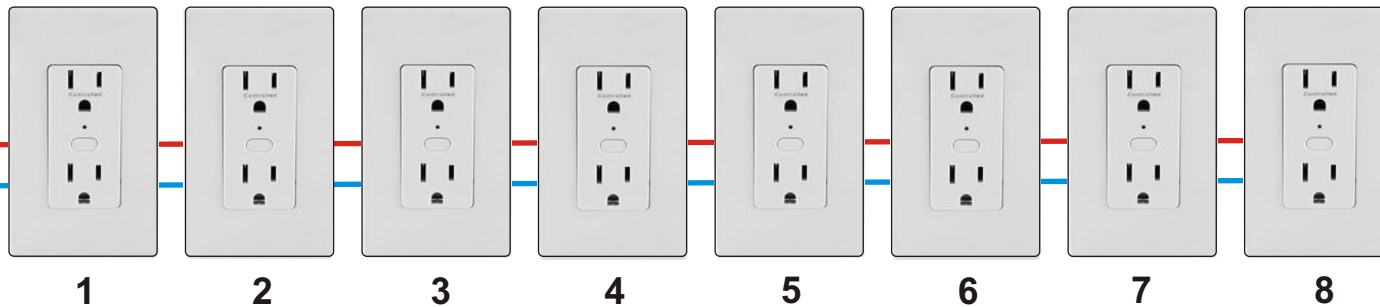

2476D Insteon Dimmers

Electrical Panel

2473SWH Insteon Outlets

**2486DWH8 Insteon
8-Button Scene
Control Keypad**

Drawing No: **Insteon**

Drawn By: Wes Black Date: 8-31-09

Member of **CEDIA** **CALRAD ELECTRONICS**
 819 N. Highland Ave. Los Angeles, CA 90038
 Tel 323-465-2131, Fax 323-465-3504