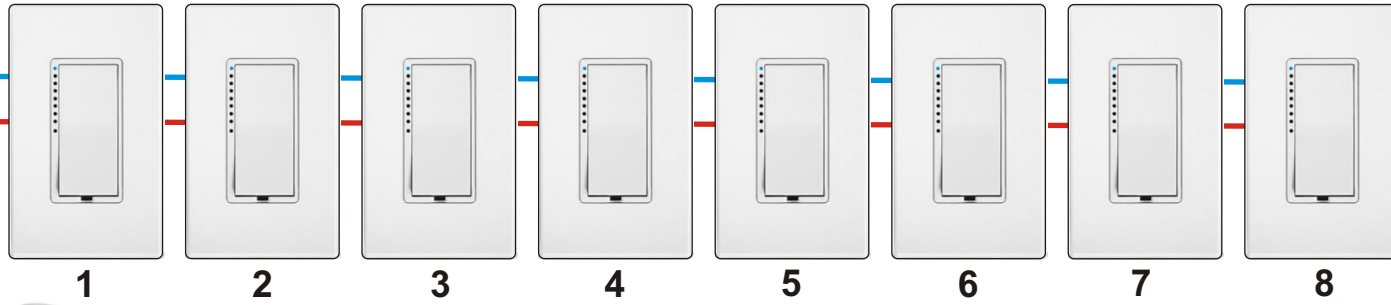

2476D Insteon Dimmers

Electrical Panel

2473SWH Insteon Outlets

**2486DWH8 Insteon
8-Button Scene
Control Keypad**

Drawing No: **Insteon**

Drawn By: Wes Black Date: 8-31-09

Member of **CEDIA** **CALRAD ELECTRONICS**
 819 N. Highland Ave. Los Angeles, CA 90038
 Tel 323-465-2131, Fax 323-465-3504