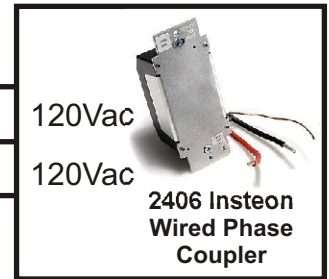

2476D Insteon Dimmers

Electrical Panel

2473SWH Insteon Outlets

**2486DWH8 Insteon
8-Button Scene
Control Keypad**

Drawing No: **Insteon**

Drawn By: Wes Black Date: 8-31-09

Member of **CEDIA** **CALRAD ELECTRONICS**
 819 N. Highland Ave. Los Angeles, CA 90038
 Tel 323-465-2131, Fax 323-465-3504